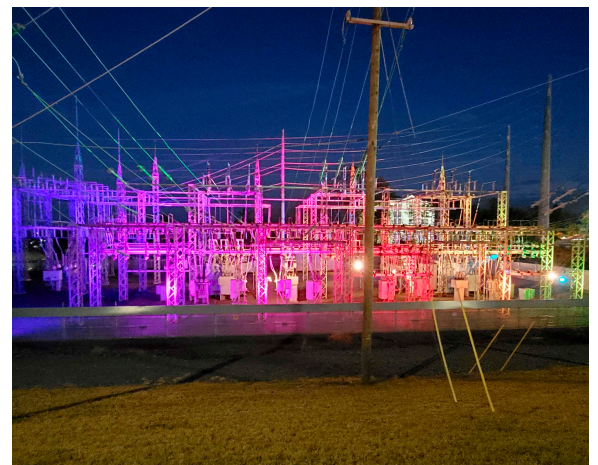

Lightserve Collaborates with a Large Utility Provider to Transform Substation Into 'Nighttime Art'

Project Overview

Leveraging the unique capabilities of Lightserve and past project success, a large Charlotte-based utility provider and Lightserve collaborated in November 2019 to complete a unique project. The challenge was to turn a substation, located near the University of North Carolina at Charlotte, into 'nighttime art' by illuminating it with color changing LED flood lights. The LED flood lights have the capability to be programmed to create infinite custom colors for specific events and holidays.

Lightserve worked with the local Hubbell representative to design a programmable color changing LED flood light system that met the requirements of multiple stakeholders at the utility provider. The optimal location of each flood light was determined through on-site testing and close collaboration with the utility provider and their installers.

One of the biggest challenges that the Lightserve team faced was how to mount the fixtures in a substation environment where safety is paramount, while minimizing the impact on the utility provider's operations. The initial design concept included concrete pads for each fixture and underground electrical conduits. With the goal of providing an optimal solution for our customer, the team found a more cost-effective, safer alternative by mounting the fixtures directly on the new Vanquish security fence. An additional benefit came from specifying a deluxe fixture with white color (RGBW) lighting capability, which provided a safe, well-lit environment during nighttime maintenance.

Results

Lightserve was able to turn a simple utility substation into 'nighttime art' while increasing the safety of the maintenance workers at night and during inclement weather. The team was able to pivot from the initial installation plan and develop a cost-saving alternative to deliver the desired lighting impact at the substation.